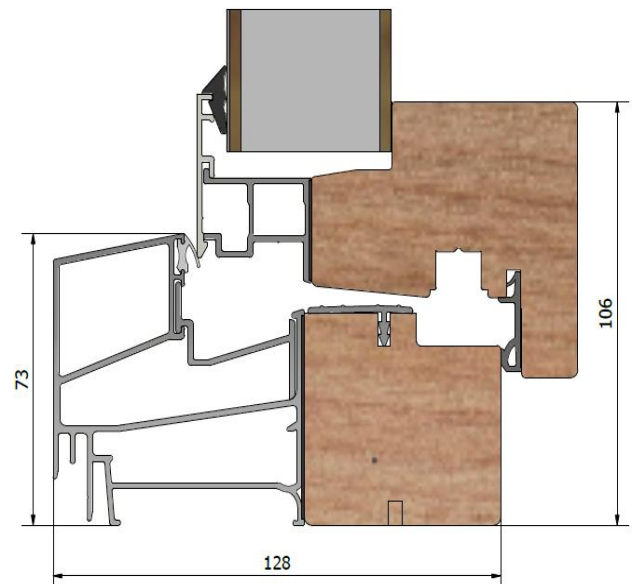

Royal LID1283

Inward opening door, tripple glazed

Product Facts

With insulated panel

Fully glazed

With sash transom

Weep hole

Karmdjup (mm)	128
Sound reduction R_w (dB)	33 - 46
U-value (W/m^2K)	0,9 - 1,3
Surface finish	Optional RAL or NCS
Weep hole	Hidden or Visible
Opening	Inward
Hinges	Bolt-hinges